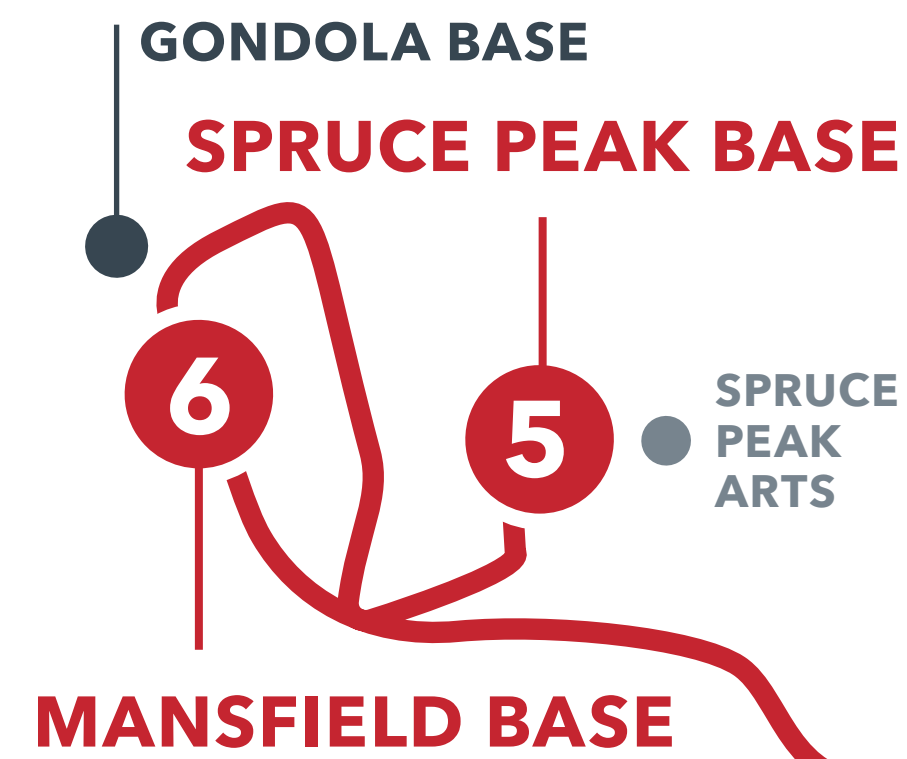

# Free Mountain Road Shuttle

COURTESY OF  
GREEN MOUNTAIN TRANSIT

## STOWE MOUNTAIN RESORT

**Catch a ride**  
6:30AM — TO — 8:30PM  
11/25-4/9  
**SEVEN DAYS A WEEK**  
FIRST/LAST BUS DEPARTS COMMODORES INN

**\$0**  
**Ride FOR free**

**20 Minutes BETWEEN BUSES**  
— ON PEAK SERVICE DAYS —

**18 Stops Total**

LOOK FOR THE SIGNS WITH THIS SYMBOL:

**3 Slopeside stops AT STOWE MOUNTAIN RESORT**

**37** Million tons of CO<sub>2</sub> saved annually by U.S. public transportation

**MASKS ARE WELCOMED AND ENCOURAGED. NOT REQUIRED**