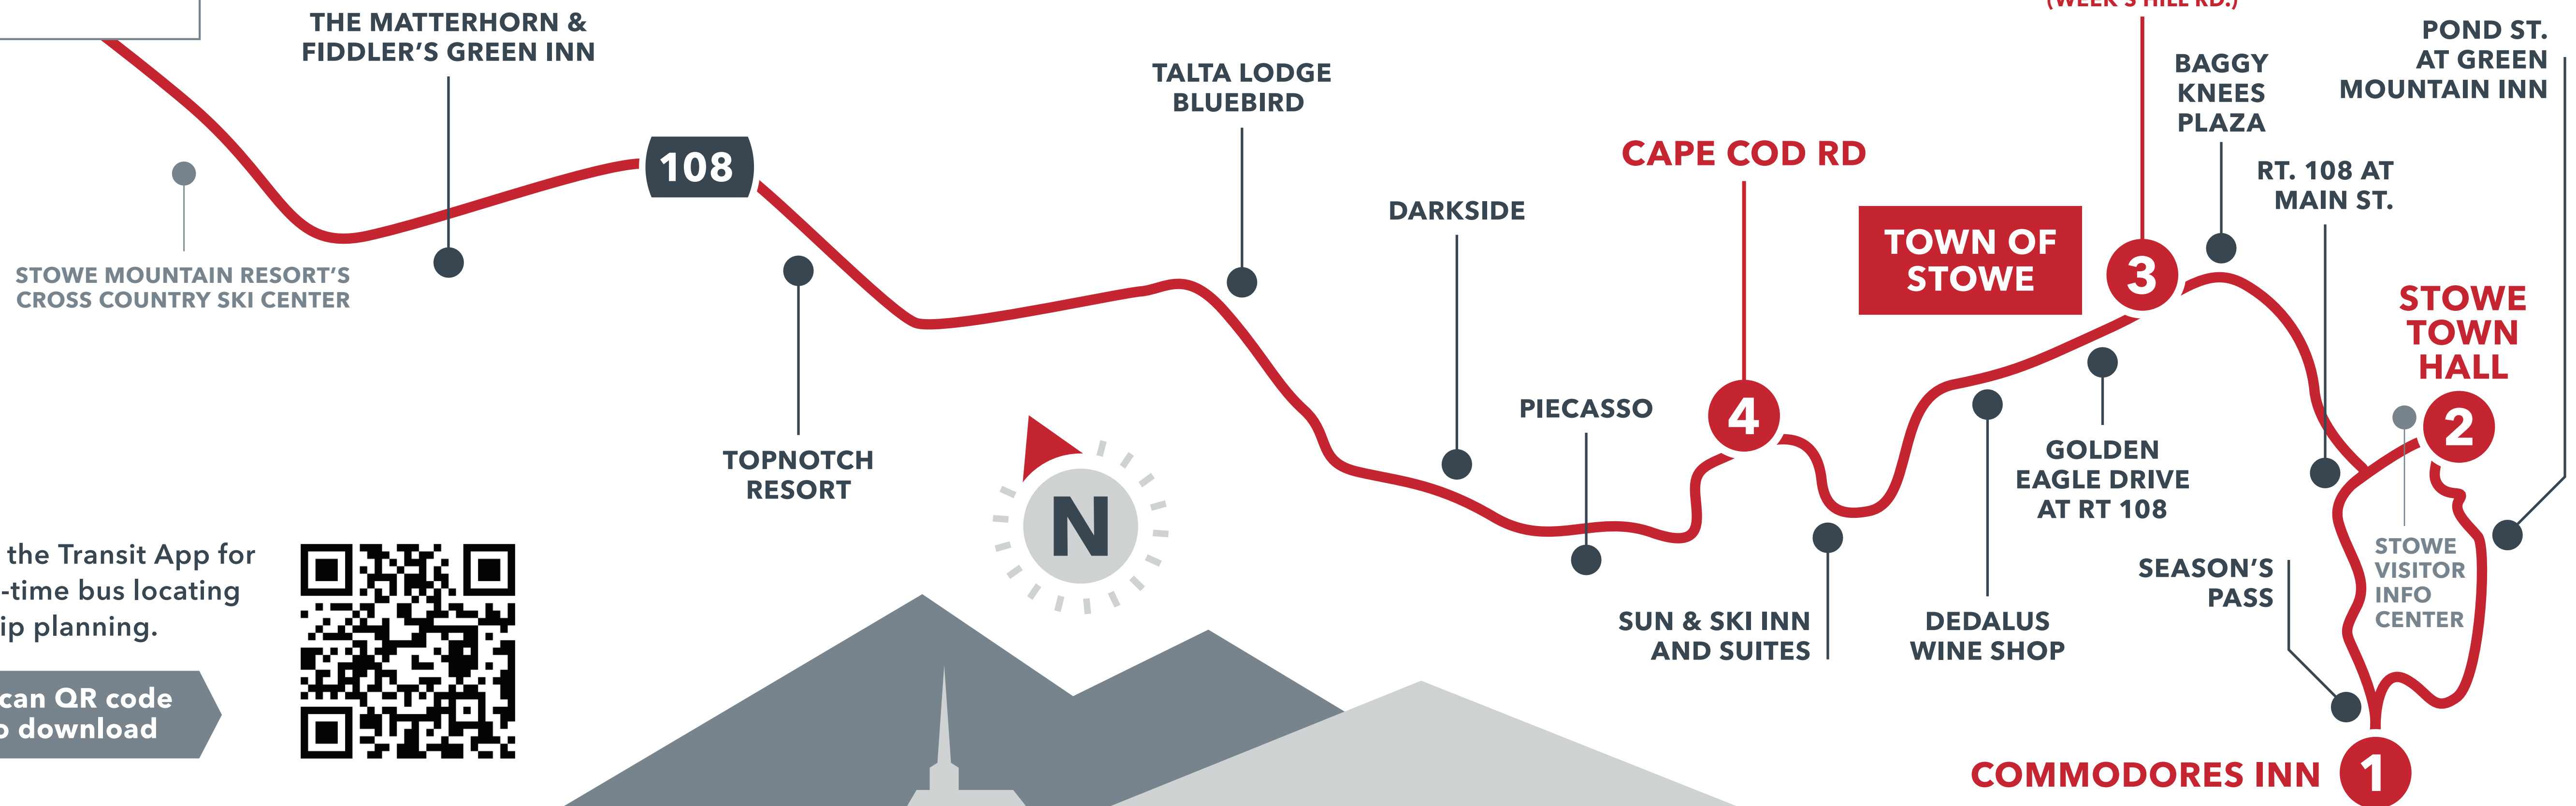

# Free Mountain Road Shuttle

COURTESY OF  
GREEN MOUNTAIN TRANSIT

## STOWE MOUNTAIN RESORT

**Catch a ride**  
6:30AM — TO — 8:30PM  
11/25-4/9  
**SEVEN DAYS A WEEK**  
FIRST/LAST BUS DEPARTS COMMODORES INN

**\$0**  
**Ride FOR free**

**20 Minutes BETWEEN BUSES**  
— ON PEAK SERVICE DAYS —

**18 Stops Total**

LOOK FOR THE SIGNS WITH THIS SYMBOL:

**3 Slopeside stops AT STOWE MOUNTAIN RESORT**

**37** Million tons of CO<sub>2</sub> saved annually by U.S. public transportation

**MASKS ARE WELCOMED AND ENCOURAGED. NOT REQUIRED**

**TO RIDE GMT BUSES**

Use the Transit App for real-time bus locating & trip planning.

Scan QR code to download

For info on accessibility, policies & guidelines, visit [RideGMT.com](http://RideGMT.com)

**#NextStopStowe**