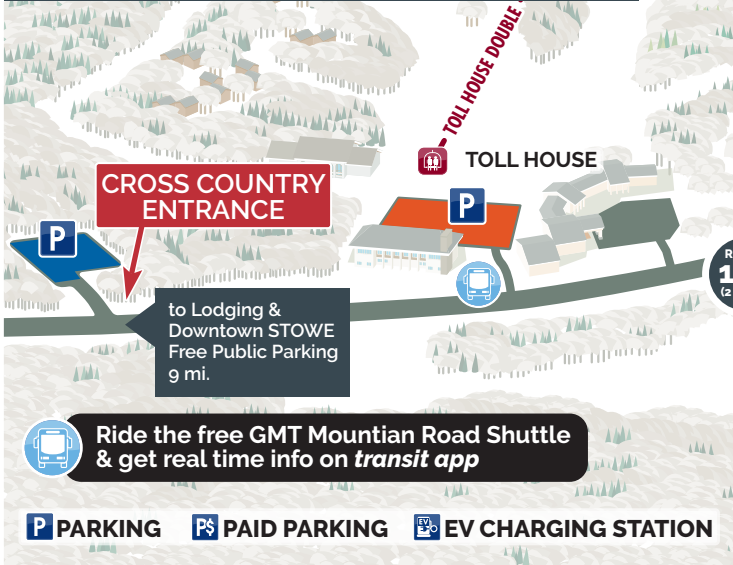

Stowe

Winter 2021-22 Arrival Map

Check [Stowe.com/alerts](https://www.stowe.com/alerts) for live updates

MOUNT MANSFIELD

ACCESS: ■ ◆ ◆◆

primary parking & main access to all resort services

GONDOLA-MIDWAY

ACCESS: ■ ◆

access to Spruce Peak via free Over Easy Gondola

SPRUCE PEAK

ACCESS: ● ■ ◆ ◆◆

limited paid parking, maximum amenities

TOLL HOUSE

ACCESS: ●

limited amenities

OVERFLOW-STAFF

parking staff will direct if needed